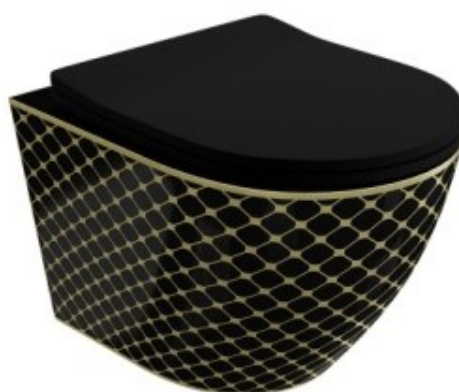

Color:	White / Stones
Dimensions:	365x490mm
Height:	395mm
Price:	242,00

Model:	SOFI SLIM CHECKED GOLD
Code:	5900378326519

Color:	Gold / White
Dimensions:	365x490mm
Height:	395mm
Price:	264,00

Model:	SOFI SLIM GOLDEN EYE
Code:	5900378326526

Color:	Gold / Décor
Dimensions:	365x490mm
Height:	395mm
Price:	264,00

Model:	SOFI SLIM GOLDEN NEVER DIE
Code:	5900378326533

Color:	Gold / Décor
Dimensions:	365x490mm
Height:	395mm
Price:	264,00

Model:	SOFI SLIM BLACK NIGHT
Code:	5900378335450

Color:	Gold / Black
Dimensions:	365x490mm
Height:	395mm
Price:	264,00

Model:	SOFI SLIM FIRE 3.0
Code:	5900378342380

Color:	Black Marble
Dimensions:	365x490mm
Height:	395mm
Price:	276,00

Model:	SOFI SLIM GOLD/BLACK
Code:	5900378319146