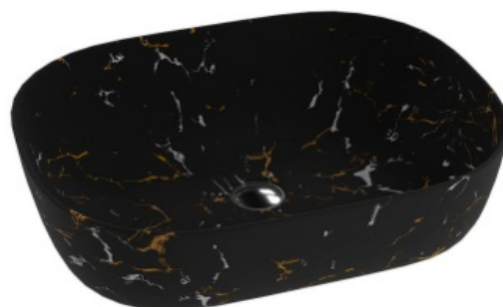

Color:	Black Marble
Dimensions:	500x385mm
Height:	145mm
Price:	86,50