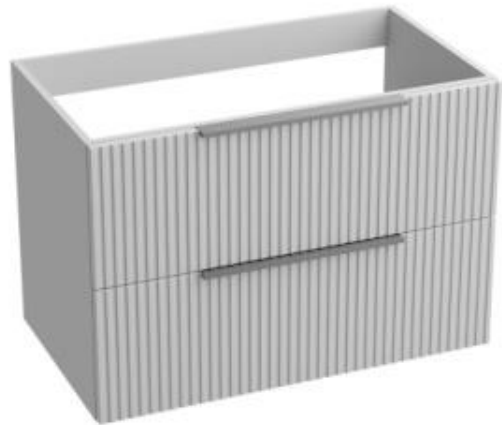

Color:	Wood / Black
Dimensions:	L:300 W:250 H:1400
Price:	393,00

Item:	Wall-hang bathroom cabinet
Code:	5900378334606

Color:	White Matt
Dimensions:	L:805 W:460 H:542
Price:	406,00