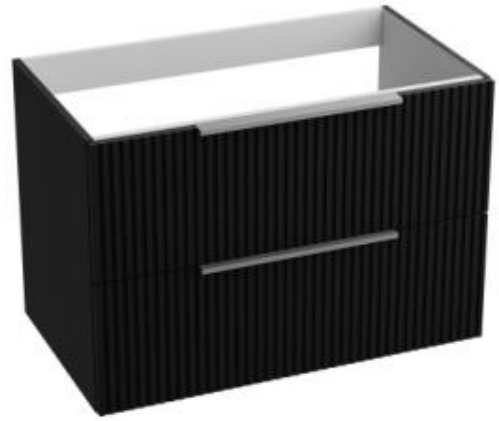

Color:	White Matt
Dimensions:	L:805 W:460 H:542
Price:	406,00

Item:	Wall-hang bathroom cabinet
Code:	5900378334651

Color:	Black Matt
Dimensions:	L:605 W:460 H:542
Price:	406,00

Item:	Wall-hang bathroom cabinet
Code:	5900378334668