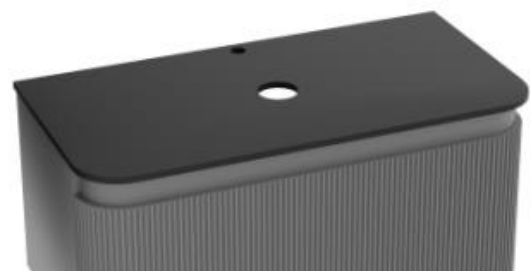

*with 2 drawers & countertop

Color:	White Glossy
Dimensions:	L:800 W:520 H:480
Price:	295,00

Item:	Wall-hang bathroom cabinet
Code:	5900378339809